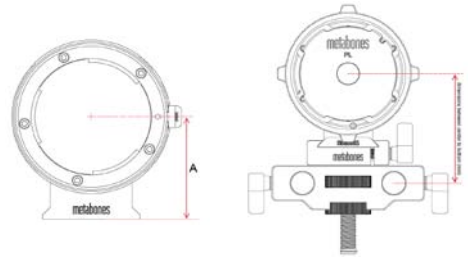

Description